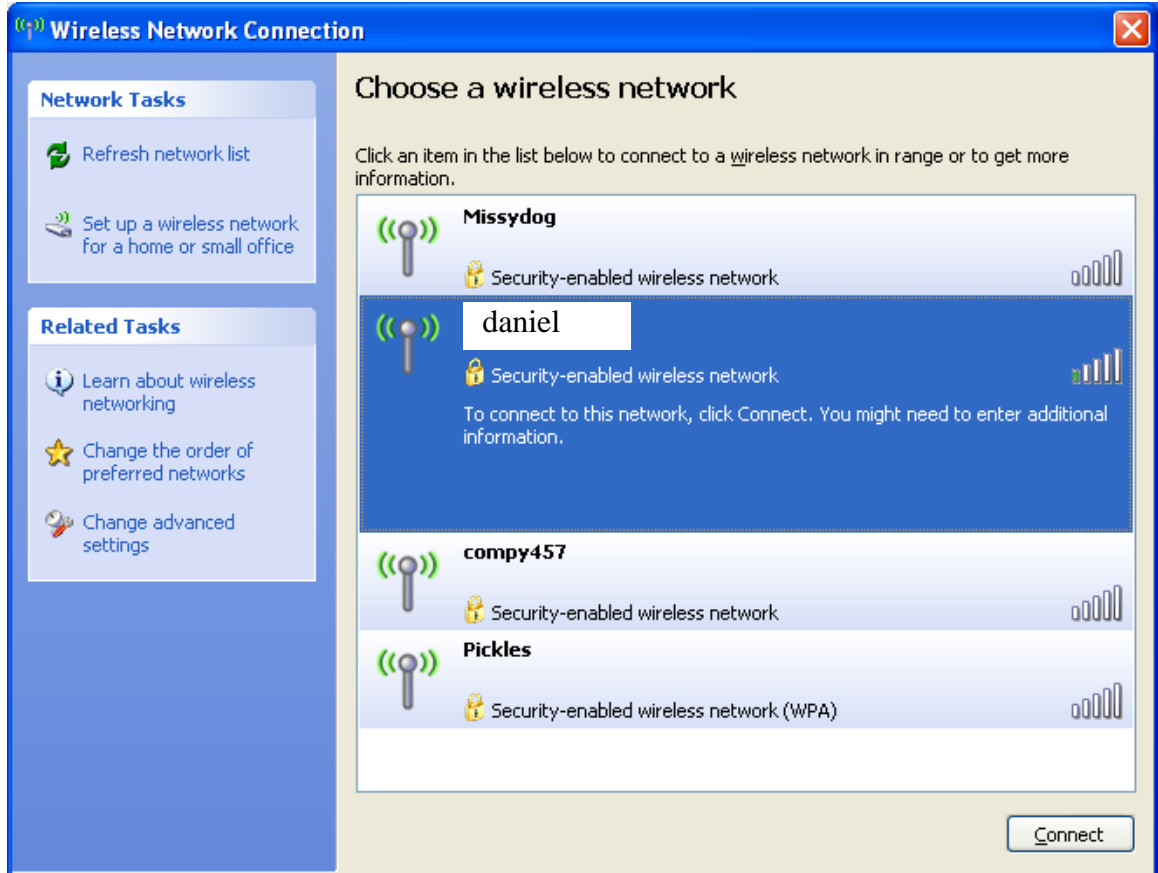

XP INSTRUCTIONS

1. Right-click on the wireless icon on your taskbar, and then click on “View Available Wireless Networks.”

2. Select “daniel” then click connect.

3. Enter the wep key “17354351ab”, then click “Connect”