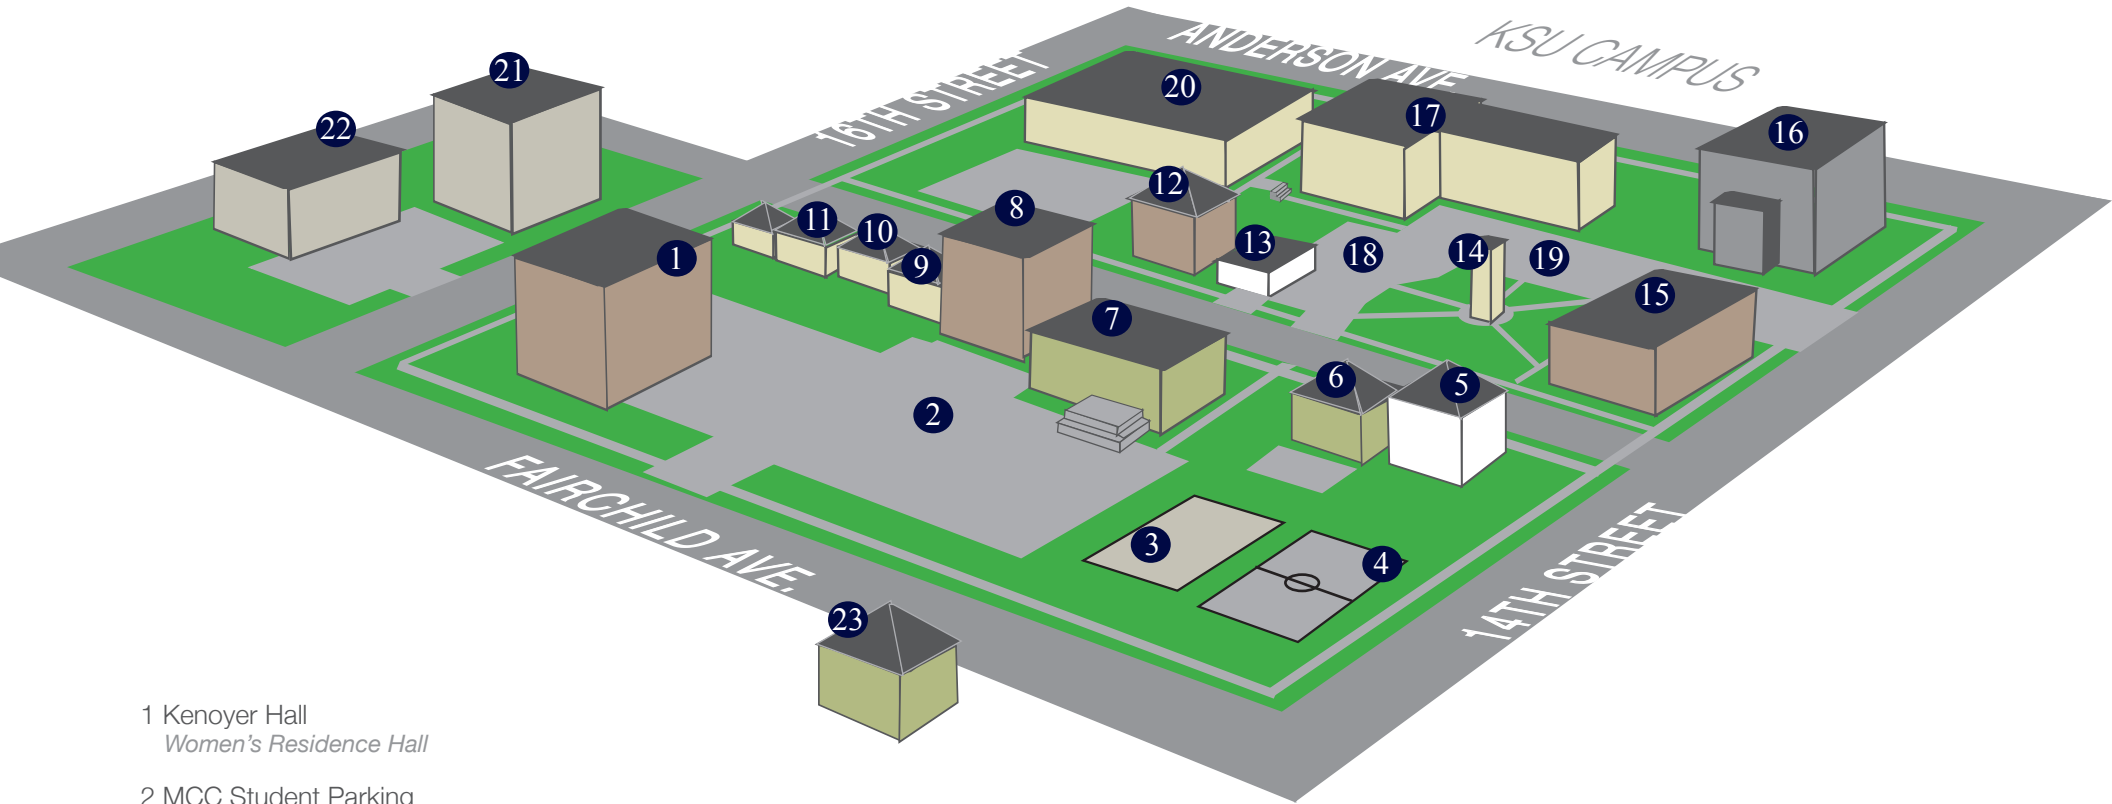

MANHATTAN CHRISTIAN COLLEGE

1 Kenoyer Hall
Women's Residence Hall

2 MCC Student Parking

3 Sand Volleyball Court

4 Basketball Court

5 Athletic Offices

6 President's Office
Institutional Advancement & Alumni Offices

7 Coffin Memorial Campus Center
Student Development Offices, The Crusader Shop & Student Council Offices

8 Evans Apartments

9 Rebekah House

10 Phoebe House

11 1445 Laramie

12 Daniel House
Classroom & Faculty House

13 Adult Education
L.E.A.D Offices

14 Bell Tower

15 Johnson Hall
Men's Residence Hall

16 Joliffe Hall
Chapel, Classrooms & Library

17 Coffin Hall
Classrooms, Faculty, Admissions & Financial Aid Offices

18 Visitor & Faculty/Staff Parking

19 Visitor & Faculty/Staff Parking

20 Christian Books & Gifts

21 Sanders Apartments

22 Facilities Management

23 1423 Fairchild

CAMPUS MAP